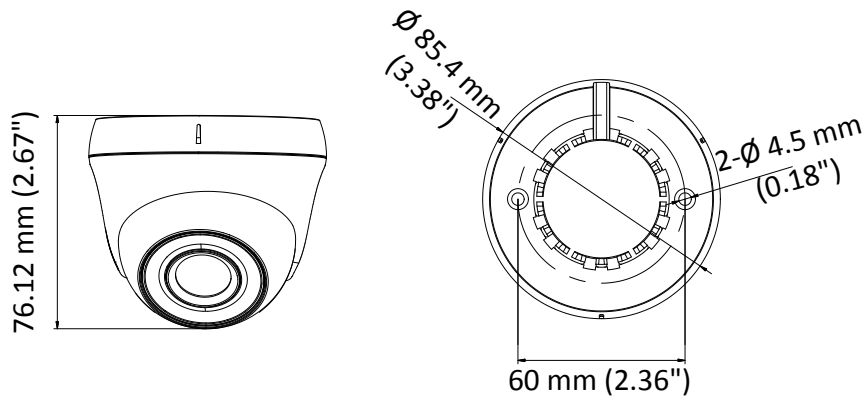

### Key Features

- 2 megapixel high-performance CMOS
- Analog HD output, up to 1080p resolution
- 2.8 mm, 3.6 mm, 6 mm fixed focal lens
- Day/Night switch
- DNR
- Smart IR
- Up to 20 m IR distance
- IP66
- Switchable TVI/AHD/CVI/CVBS

## Specifications

<b>Camera</b>	
Image Sensor	2 MP CMOS image sensor
Signal System	PAL/NTSC
Effective Pixels	1920 (H) × 1080 (V)
Min. illumination	0.01 Lux@(F1.2, AGC ON), 0 Lux with IR
Shutter Time	1/25 (1/30) s to 1/50,000 s
Lens	2.8 mm, 3.6 mm, 6 mm
	Field of view : 92° (2.8 mm), 70.9° (3.6 mm), 56.7° (6 mm)
Lens Mount	M12
Day & Night	ICR
Angle Adjustment	Pan: 0° to 360°, Tilt: 0° to 180°, Rotation: 0° to 360°
Synchronization	Internal synchronization
Video Frame Rate	1080p@25fps/1080p@30fps
HD Video Output	1 analog HD output
S/N Ratio	> 62 dB
<b>General</b>	
Operating Conditions	-40 °C to 60 °C (-40 °F to 140 °F), Humidity: 90% or less (non-condensation)
Power Supply	12 V DC ± 15%
Power Consumption	Max. 4 W
Protection Level	IP66
Material	Metal
IR Range	Up to 20 m
Dimensions	∅ 85.4 mm × 76.12 mm (∅ 3.38" × 2.67")
Weight	190 g (0.41 lb.)

## Dimensions